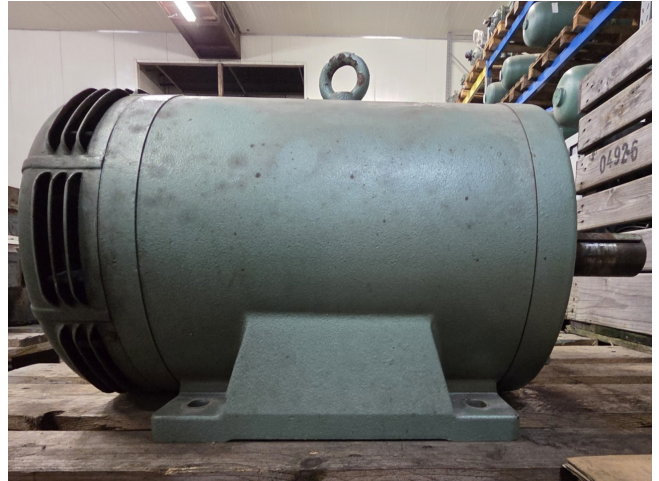

Schorch KN5200L-BB011-Z

Specifications

Марка	Schorch
тип	KN5200L-BB011-Z
kW	45
RPM	1450
Size & Weight	740x470x510 mm (LxWxH)
50 Hz / 60 Hz	50 Hz
Stock	1

Description

Used Schorch KN5200L-BB011-Z

Used Schorch KN5200L-BB011-Z electric motor with the following specifications: 50 Hz - 45 kW - 1450 RPM.